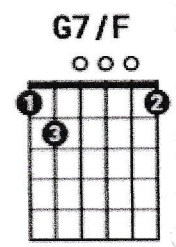

IN MY LIFE – THE BEATLES

Capo : 2nd fret. (NB: The original is in A, so the capo is on the 2nd fret, to make the G into an A).

[Intro]

G D G D

```
e | - - - - 3 - - - - - 2 - - - - 3 - - - - 2 - - - - |
B | - - 0 - - - - 0 - 1 - 3 - - - - 0 - - - - 0 - 1 - 3 - - - - |
G | - - - - - - - - - - - - - - - - - - - - - - - - - - - |
```

[Verse 1]

G D Em G7/F C Cm G
There are pla...ces I'll remember || all my li-i-i-ife though some have changed,

G D Em G7/F C Cm G
Some for...ever not for better, || some have go-o-o-one and some remain.

Em C F G
All these pla...ces had their moments || with lovers and friends || I still can recall,
Em A Cm G

Some are de...ad and some are living || in my-y-y-y life I've loved them all.