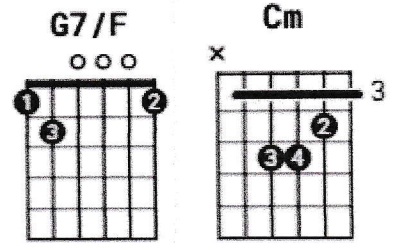

[Solo] See the attached tab sheet.

G D Em G7/F C Cm G
G D Em G7/F C Cm G