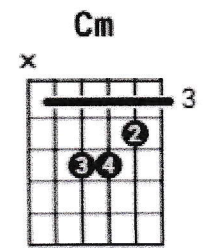

IN MY LIFE – THE BEATLES

Capo : 2nd fret. (NB: The original is in A, so the capo is on the 2nd fret, to make the G into an A).

[Intro]

G D G D

```
e | - - - - 3 - - - - - 2 - - - - 3 - - - - 2 - - - - |
B | - - 0 - - - - 0 - 1 - 3 - - - - 0 - - - - 0 - 1 - 3 - - - - |
G | - - - - - - - - - - - - - - - - - - - - - - - - - - - |
```

[Verse 1]

G D Em G7/F C Cm G
There are pla...ces I'll remember || all my li-i-i-ife though some have changed,

G D Em G7/F C Cm G
Some for...ever not for better, || some have go-o-o-one and some remain.

Em C F G
All these pla...ces had their moments || with lovers and friends || I still can recall,
Em A Cm G

Some are de...ad and some are living || in my-y-y-y life I've loved them all.