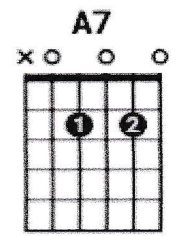

[Verse 2]

G D Em G7/F C Cm G
But of all these friends and lovers, || there is no.... one |compares with you,

G D Em G7/F C Cm G
And these memories lose their meaning, || when I thi...nk of love |as something new.

Em C F G
Though I know || I'll never lose affection || for people and things || that went before,
Em A7 Cm G
I know I'll often stop and think about them, || in my-y-y-y life, || I love you more.