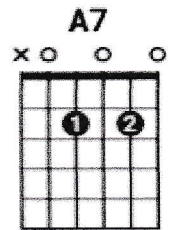

# IN MY LIFE – THE BEATLES

Capo : 2<sup>nd</sup> fret. (NB: The original is in A, so the capo is on the 2<sup>nd</sup> fret, to make the G into an A).

[Solo] See the attached tab sheet.

G D Em G7/F C Cm G  
 G D Em G7/F C Cm G

[Verse 3]

Em C F G

Though I know I'll never lose affection for people and things that went before,

Em A7 Cm G

I know I'll often stop and think about them in my-y-y life I love you more.